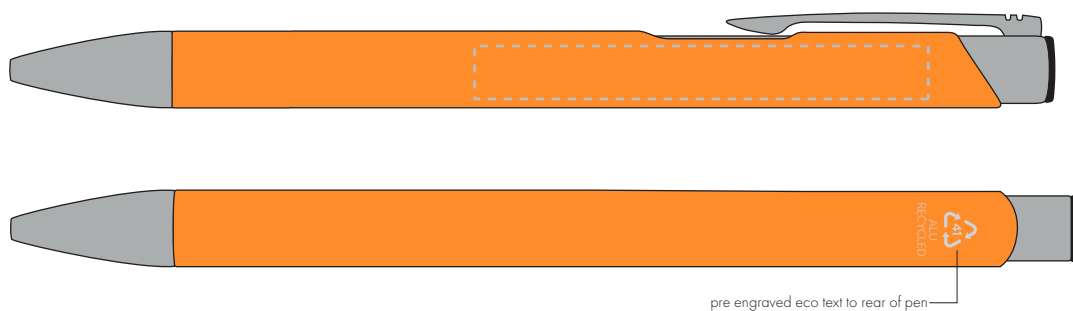

Your Ref:  
Our Ref:Quantity:  
Version: 1Product Code: TPC982001  
Product Colour: AMBER**PRINTING CONCERNS:**

We stock this item in the following colours

**PANTONE REFERENCE(S)**

- Colour 1
- Colour 2
- Colour 3
- Colour 4

ARTWORK SCALE 100%

ARTWORK SCALE 100%

Side Print Area:  
60mm x 7mmProduct Image for visualisation  
- colours may vary**The dashed line is to demonstrate print area and will not appear on your printed item****PLEASE NOTE:**